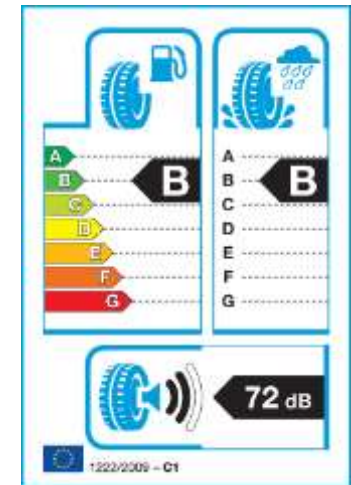

## Andover Trailers - EU Tyre Label – Goodyear

Information on these figures can be found on the European Commission website on tyre labelling regulations:

<http://ec.europa.eu/energy/en/search/site/tyre>

[http://www.goodyear.eu/uk\\_en/truck/tires/](http://www.goodyear.eu/uk_en/truck/tires/)

Tyre Size	Tyre Model	Fuel Efficiency / Rolling Resistance	Wet Grip / Braking	Noise Emission / Exterior Noise
		A = Most Efficient F = Least Efficient (G not used for truck tyres)	A = Shortest Braking Distance F = Longest Braking Distance (G not used for truck tyres)	Measured in decibels (dB)
215/75R17.5	RHT II Low Platform	<b>C</b>	<b>C</b>	<b>69</b>
235/75R17.5	RHT II Low Platform	<b>C</b>	<b>B</b>	<b>69</b>
245/70R17.5	RHT II Low Platform	<b>B</b>	<b>C</b>	<b>69</b>
245/70R19.5	RHT II Low Platform	<b>C</b>	<b>B</b>	<b>70</b>
265/70R19.5	RHT II Low Platform	<b>C</b>	<b>B</b>	<b>70</b>
285/70R19.5	RHT II Low Platform	<b>B</b>	<b>B</b>	<b>71</b>
315/80R22.5	MSS II	<b>D</b>	<b>B</b>	<b>70</b>
385/65R22.5	RHT II	<b>B</b>	<b>B</b>	<b>71</b>